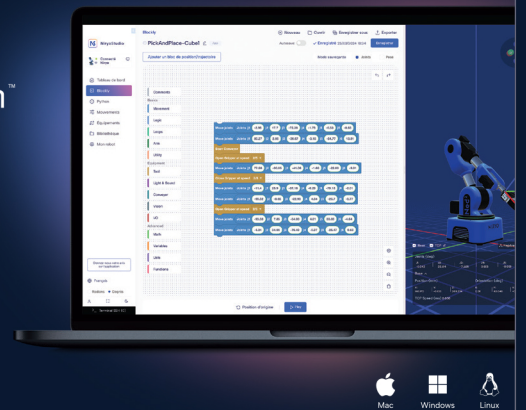

NiryoStudio

Ultra-intuitive robotics interface for everyone

/ For K12, technical & community colleges, and universities

MADE IN FRANCE