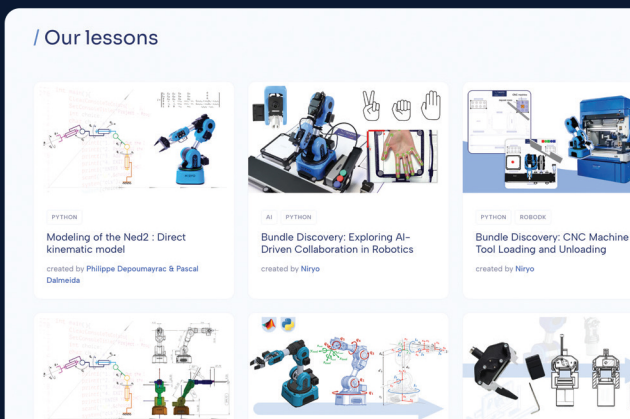

## Discovery Bundle

The perfect pack to teach with a plug & play solution and an entire ecosystem to explore unlimited possibilities.

### NiryoAcademy

Curriculum designed for introduction to robotics, coding, and automation

### NiryoStudio

Ultra-intuitive robotics interface for everyone

/ For K12, technical & community colleges, and universities

MADE IN FRANCE